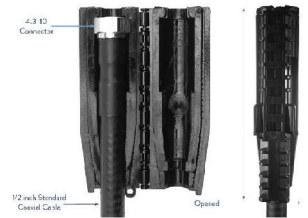

RF Weatherproofing

Installs in Seconds, Lasts a Lifetime

1A-125 Labeled on cable hi-res

3 Cables with weatherproofing

Cold Shrink with Connectors

7/16 DIN Slide Lock (TS-12/716)

716DIN Slide Lock Dimensions

4.3-10 Slide Lock (TS-12/4310)

4.3-10 Slide Lock Dimensions

BT-716-COAX25

134-TB0-COAX25

BT-4310-ST12-JMA

BT-X1 0-COAX25

BT-X1 0-COAX25

SDL-1A-125