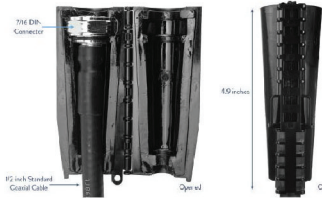

RF Weatherproofing

Installs in Seconds, Lasts a Lifetime

1A-125 Labeled on cable hi-res

3 Cables with weatherproofing

Cold Shrink with Connectors

7/16 DIN Slide Lock (TS-12/716)

716DIN Slide Lock Dimensions

4.3-10 Slide Lock (TS-12/4310)

4.3-10 Slide Lock Dimensions

BT-716-COAX25

134-TB0-COAX25

BT-4310-ST12-JMA

BT-X1 0-COAX25

BT-X1 0-COAX25

SDL-1A-125